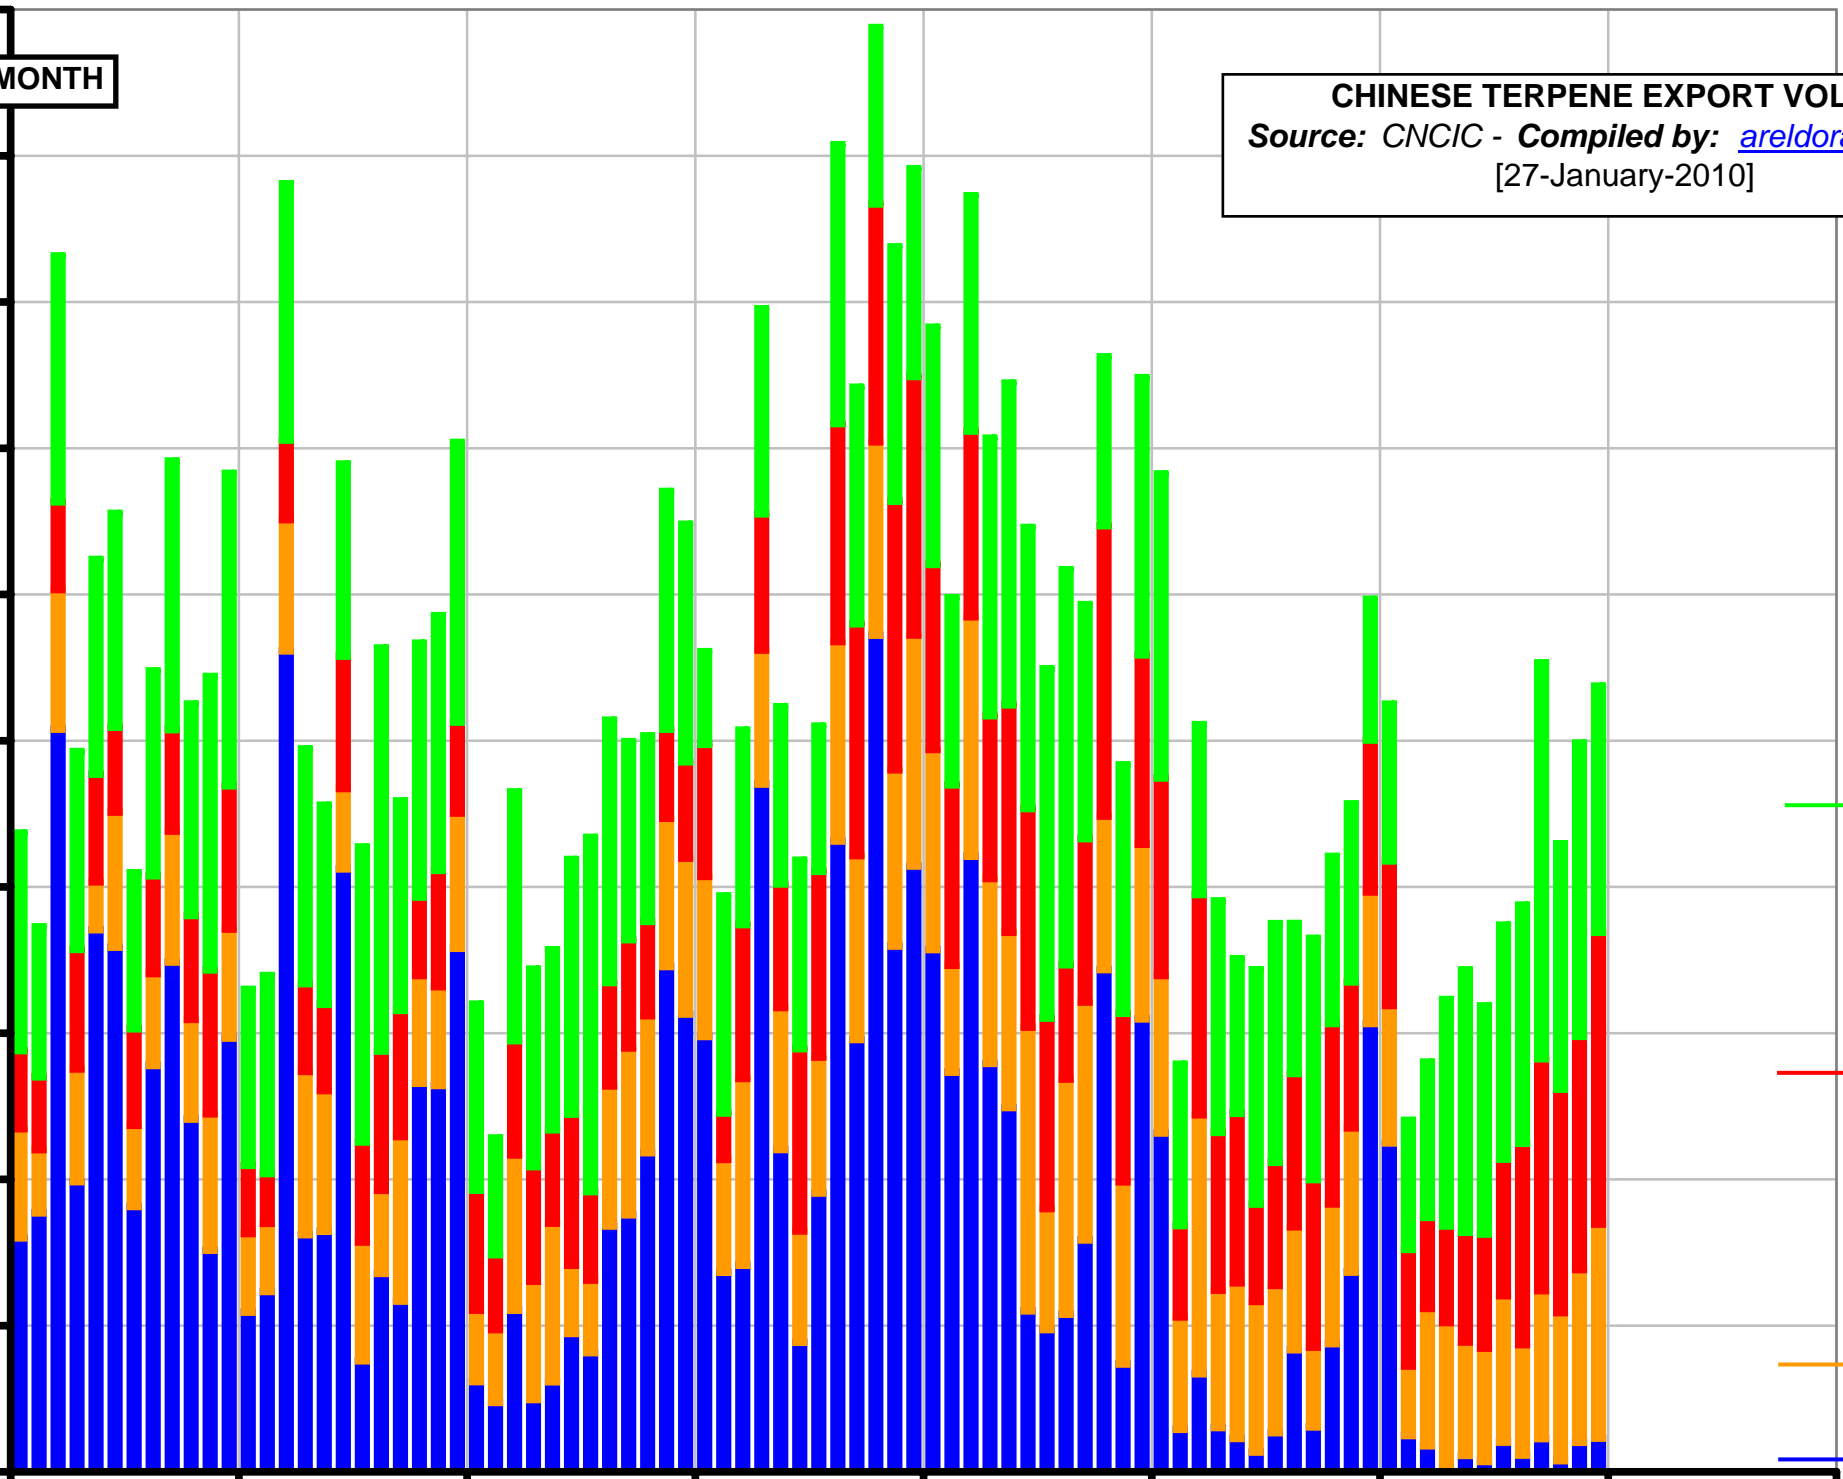

5000

MT/MONTH

4500

4000

3500

3000

2500

2000

1500

1000

500

0

CHINESE TERPENE EXPORT VOLUME
 Source: CNCIC - Compiled by: areldorado.com.ar
 [27-January-2010]

CAMPHOR
 TERPINEOL
 PINE OIL
 TURPENTINE

jan/03

jan/04

jan/05

jan/06

jan/07

jan/08

jan/09

jan/10

USD / MT

MT / MES

CHINESE TURPENTINE EXPORTS
38051000 - ALL TURPENTINES (1995-2009)
Source: CNCIC - Compiled by: areldorado.com.ar
[27-January-2010]

ton usd/ton

jan/95 jan/96 jan/97 jan/98 jan/99 jan/00 jan/01 jan/02 jan/03 jan/04 jan/05 jan/06 jan/07 jan/08 jan/09 jan/10